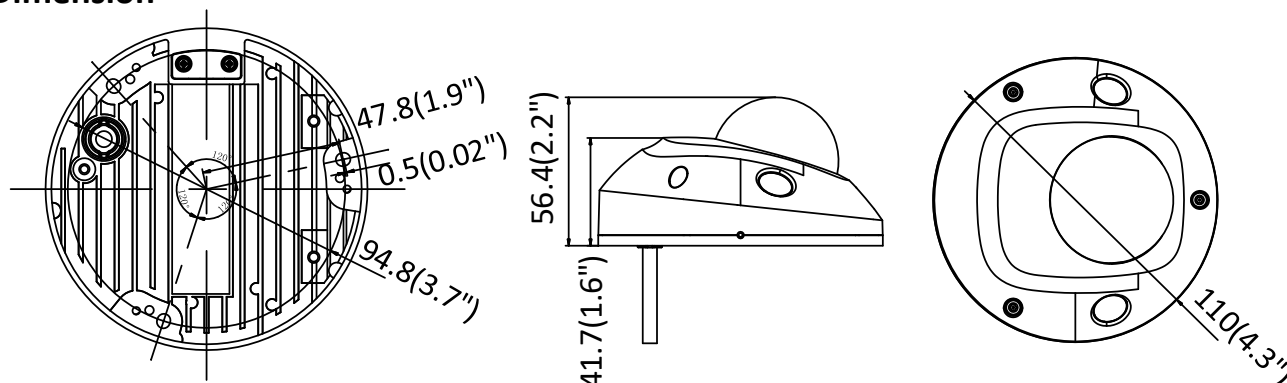

Dimension

Accessory

Junction Box

Junction Box

Distributed by

HIKVISION®

Headquarters

No.555 Qianmo Road, Binjiang District,
Hangzhou 310051, China
T +86-571-8807-5998
overseasbusiness@hikvision.com

Hikvision USA
T +1-909-895-0400
sales.usa@hikvision.com

Hikvision Australia
T +61-2-8599-4233
salesau@hikvision.com

Hikvision India
T +91-22-28469900
sales@pramahikvision.com

Hikvision Canada
T +1-866-200-6690
sales.canada@hikvision.com

Hikvision Thailand
T +662-275-9949
sales.thailand@hikvision.com

Hikvision Europe
T +31-23-5542770
sales.eu@hikvision.com

Hikvision Italy
T +39-0438-6902
info.it@hikvision.com

Hikvision Brazil
T +55 11 3318-0050
Latam.support@hikvision.com

Hikvision Turkey
T +90 (216)521 7070- 7074
sales.tr@hikvision.com

Hikvision Malaysia
T +601-7652-2413
sales.my@hikvision.com

Hikvision UK & Ireland
T +01628-902140
sales.uk@hikvision.com

Hikvision South Africa
Tel: +27 (10) 0351172
sale.africa@hikvision.com

Hikvision France
T +33(0)1-85-330-450
info.fr@hikvision.com

Hikvision Kazakhstan
T +7-727-9730667
nikia.panfilov@hikvision.ru

Hikvision Vietnam
T +84-974270888
sales.vt@hikvision.com

Hikvision UAE
T +971-4-4432090
salesme@hikvision.com

Hikvision Singapore
T +65-6684-4718
sg@hikvision.com

Hikvision Spain
T +34-91-737-16-55
info.es@hikvision.com

Hikvision Tashkent
T +99-87-1238-9438
uzb@hikvision.ru

Hikvision Hong Kong
T +852-2151-1761
info.hk@hikvision.com

Hikvision Russia
T +7-495-669-67-99
sateru@hikvision.com

Hikvision Korea
T +82-[0]31-731-8817
sales.korea@hikvision.com

Hikvision Poland
T +48-22-460-01-50
info.pl@hikvision.com

Hikvision Indonesia
T +62-21-2933759
Sales.Indonesia@hikvision.com